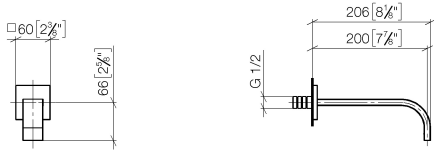

**MEM Wall-mounted basin spout without pop-up waste - Brushed Durabronz  
(23kt Gold)**

MEM

13 800 782

- 200mm projection
- fixed spout
- rectangular, air-enriched flow
- hole diameter 37 mm
- rosette 60 x 60 mm
- 1/2" connection
- max. flow 5.7 l/min
- lead-free
- WRAS 2203039
- This product can help a building meet the requirements of Green Building Rating Systems, e.g. LEED®, BREEAM®, DGNB

**Recommended miscellaneous**

- Concealed wall elbow -** 35 085 970 90
- max. recess depth 163 mm
  - min. recess depth 90 mm

**MEM Wall-mounted basin spout without pop-up waste - Brushed Durabronz  
(23kt Gold)**

MEM

13 800 782  
mm [inches]

**Flow rate chart**

**Certificates**

WRAS\_2203039.

13 800 782

**Spare parts list**

No.	Item Number	Name	Quantity used	Delivery time
1	09 24 03 081 10 90	extension	1	2
2	90 27 78 035 00-28	rosette	1	20
3	90 29 03 109 00 90	aerator	1	2